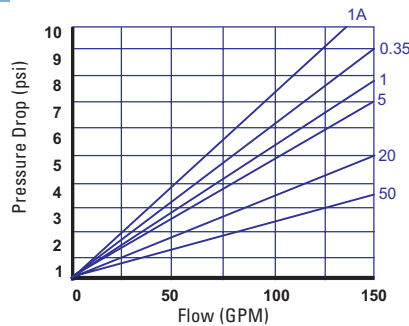

SJC Series

Pleated Jumbo Cartridges

- **Media:** 100% Synthetic Poly / Polyester Blend
- **Center Tubes:** PVC
- **End Caps:** Molded / Polyurethane
- **Temperature Range:** 40°F - 140°F
- **Packaging:** Individually shrink wrapped
- **Reusable:** 5 micron and above are washable and reusable
- **Recommended Change Out:** 20-25 PSID

Jumbo cartridges 170 Series

Maximum Flow Rates Per Cartridge

	Jumbo Series		
	40	90	170
1A micron	20	40	80
0.35 micron	25	50	100
1 micron	30	60	120
5 micron	50	100	150
20 micron	50	100	150
50 micron	50	100	150
100 micron	50	100	150

Standard Design Specifications

MODEL No.	MICRON	OD	LENGTH	CARTON DIMENSIONS	SHIPPING WEIGHT
SJC-40-1A	1A	7 3/4"	9 5/8"	10" x 10" x 12"	4 lb.
SJC-40-0.35	.035	7 3/4"	9 5/8"	10" x 10" x 12"	4 lb.
SJC-40-1	1	7 3/4"	9 5/8"	10" x 10" x 12"	3 lb.
SJC-40-5	5	7 3/4"	9 5/8"	10" x 10" x 12"	3 lb.
SJC-40-20	20	7 3/4"	9 5/8"	10" x 10" x 12"	3 lb.
SJC-40-50	50	7 3/4"	9 5/8"	10" x 10" x 12"	3 lb.
SJC-40-100	100	7 3/4"	9 5/8"	10" x 10" x 12"	3 lb.
SJC-90-1A	1A	7 3/4"	19 1/2"	8" x 8" x 20"	6 lb.
SJC-90-0.35	.035	7 3/4"	19 1/2"	8" x 8" x 20"	6 lb.
SJC-90-1	1	7 3/4"	19 1/2"	8" x 8" x 20"	5 lb.
SJC-90-5	5	7 3/4"	19 1/2"	8" x 8" x 20"	5 lb.
SJC-90-20	20	7 3/4"	19 1/2"	8" x 8" x 20"	5 lb.
SJC-90-50	50	7 3/4"	19 1/2"	8" x 8" x 20"	5 lb.
SJC-90-100	100	7 3/4"	19 1/2"	8" x 8" x 20"	5 lb.
SJC-170-1A	1A	7 3/4"	30 3/4"	8" x 8" x 31"	9 lb.
SJC-170-0.35	.035	7 3/4"	30 3/4"	8" x 8" x 31"	9 lb.
SJC-170-1	1	7 3/4"	30 3/4"	8" x 8" x 31"	8 lb.
SJC-170-5	5	7 3/4"	30 3/4"	8" x 8" x 31"	8 lb.
SJC-170-20	20	7 3/4"	30 3/4"	8" x 8" x 31"	8 lb.
SJC-170-50	50	7 3/4"	30 3/4"	8" x 8" x 31"	8 lb.
SJC-170-100	100	7 3/4"	30 3/4"	8" x 8" x 31"	8 lb.